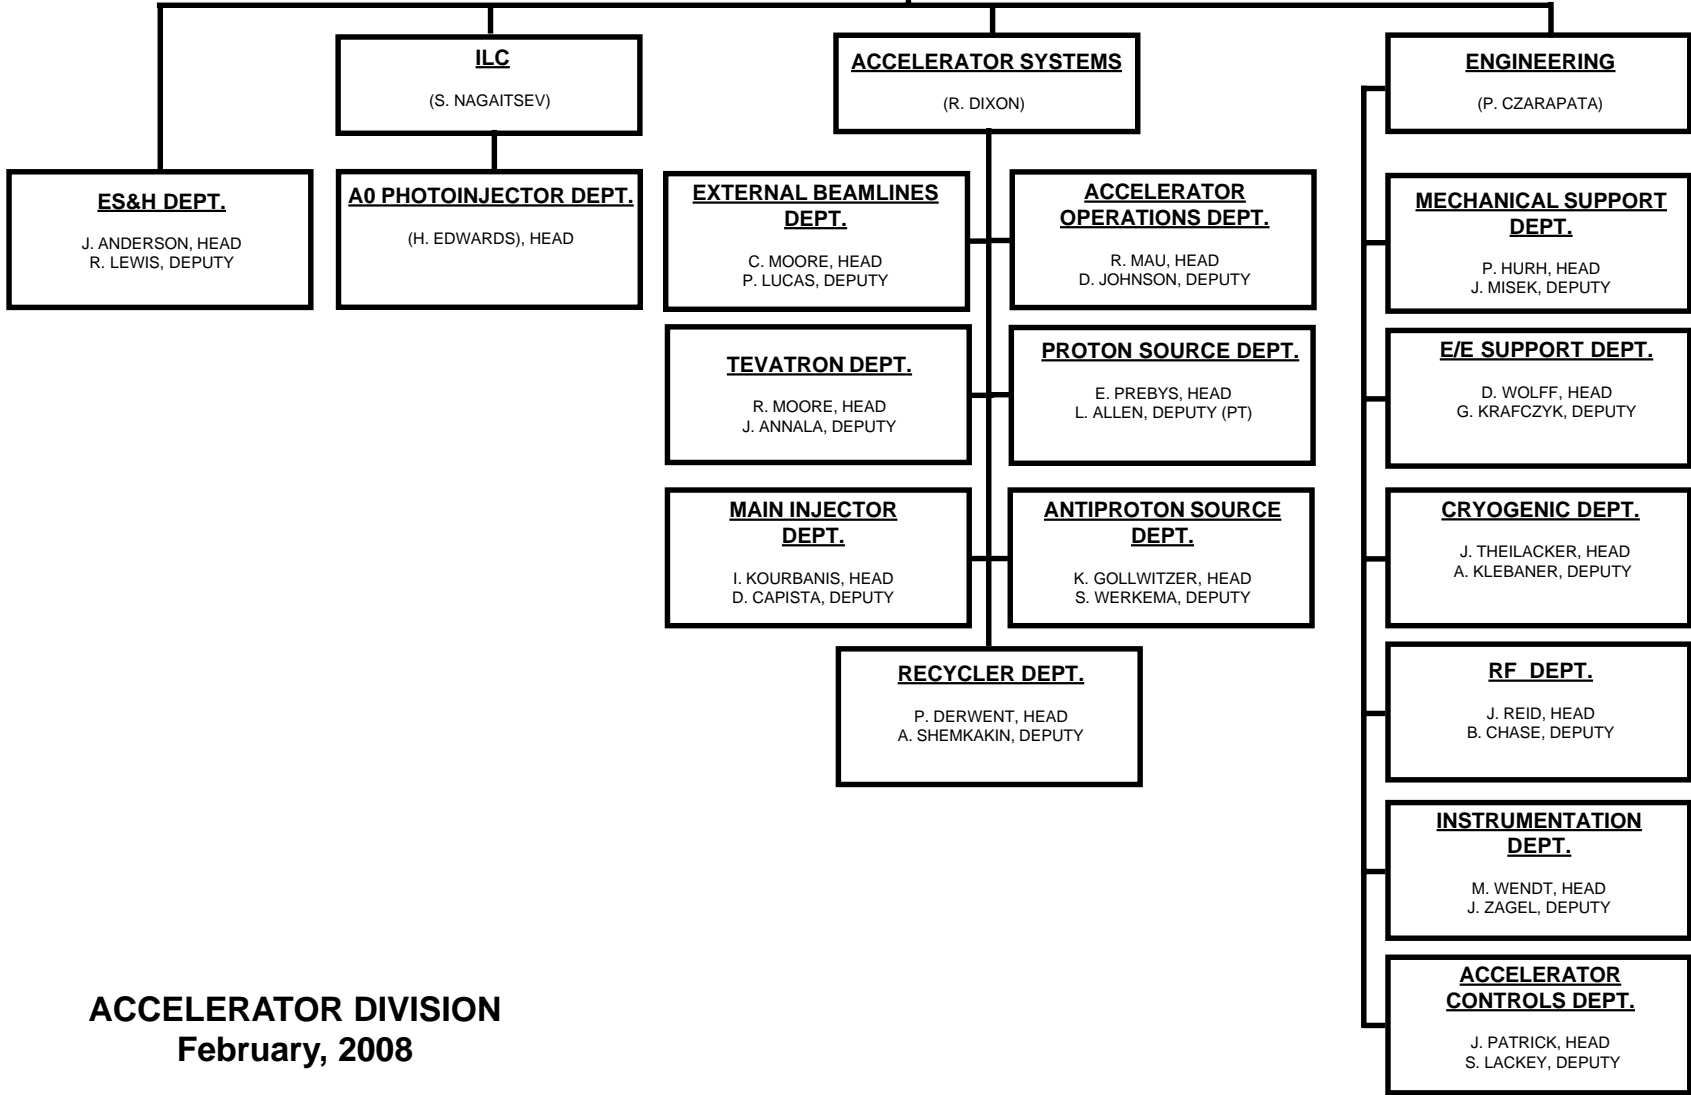

BUDGET SERVICES
A. NESTANDER, MGR

ADMINISTRATIVE SERVICES
T. LANGFORD, MGR

SENIOR SAFETY OFFICER
(J. ANDERSON)

(R. DIXON)

SHOT DATA ANALYSIS
(V. PAPADIMITRIOU), GL

RUN COORDINATION
S. CHAURIZE, GL

ACCELERATOR DIVISION
February, 2008